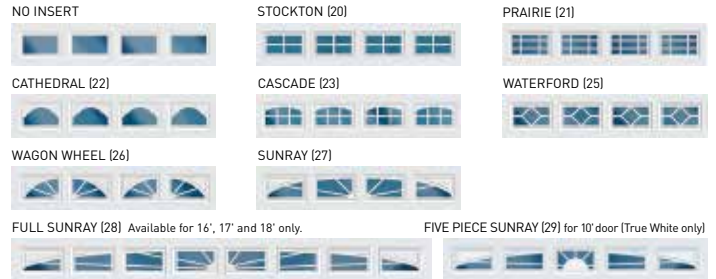

SHORT PANEL